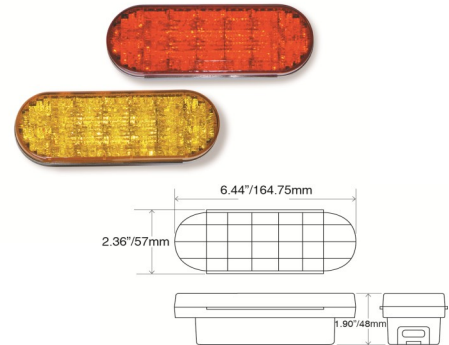

6" Oval LED Red STT/Amber Turn Light (Series 60)

Order Number

- T1903100:** 12V, Amber Turn Light Head
- T1903110:** 12V, Amber LED, Clear Lens, Turn Light Head
- T1903181:** 12V-24V, Amber Turn Light Head
- T1903300:** 12V, Red STT Light Head
- T1903310:** 12V, Red LED, Clear Lens STT Light Head
- T1903381:** 12V-24V, Red STT Light Head

Kit includes: one 6" oval LED light head, heavy-duty PVC grommet and weatherproof harness.

Order Number

- T1903104:** 12V, Amber Turn Light and Harness
- T1903105:** 12V, Amber Turn Light, PVC Grommet and Harness
- T1903175:** 12V-24V, Amber Turn Light, PVC Grommet and Harness
- T1903304:** 12V, Red STT Light and Harness
- T1903305:** 12V, Red STT Light, PVC Grommet and Harness
- T1903375:** 12V-24V, Red STT Light, PVC Grommet and Harness

Kit includes: one 6" oval LED light head, anti-theft stainless flange ring and weatherproof harness.

Order Number

- T1903106:** 12V, Amber Turn Light, Stainless Flange Ring and Harness
- T1903176:** 12V-24V, Amber Turn Light, Stainless Flange Ring and Harness
- T1903306:** 12V, Red STT Light, Stainless Flange Ring and Harness
- T1903376:** 12V-24V, Red STT Light, Stainless Flange Ring and Harness