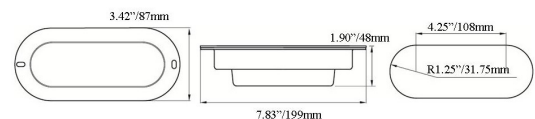

6" Oval LED Red STT/Amber Turn Light (Series 60)

Order Number

- T1903100:** 12V, Amber Turn Light Head
- T1903110:** 12V, Amber LED, Clear Lens, Turn Light Head
- T1903181:** 12V-24V, Amber Turn Light Head
- T1903300:** 12V, Red STT Light Head
- T1903310:** 12V, Red LED, Clear Lens STT Light Head
- T1903381:** 12V-24V, Red STT Light Head

Kit includes: one 6" oval LED light head, heavy-duty PVC grommet and weatherproof harness.

Order Number

- T1903104:** 12V, Amber Turn Light and Harness
- T1903105:** 12V, Amber Turn Light, PVC Grommet and Harness
- T1903175:** 12V-24V, Amber Turn Light, PVC Grommet and Harness
- T1903304:** 12V, Red STT Light and Harness
- T1903305:** 12V, Red STT Light, PVC Grommet and Harness
- T1903375:** 12V-24V, Red STT Light, PVC Grommet and Harness

Kit includes: one 6" oval LED light head, anti-theft stainless flange ring and weatherproof harness.

Order Number

- T1903106:** 12V, Amber Turn Light, Stainless Flange Ring and Harness
- T1903176:** 12V-24V, Amber Turn Light, Stainless Flange Ring and Harness
- T1903306:** 12V, Red STT Light, Stainless Flange Ring and Harness
- T1903376:** 12V-24V, Red STT Light, Stainless Flange Ring and Harness