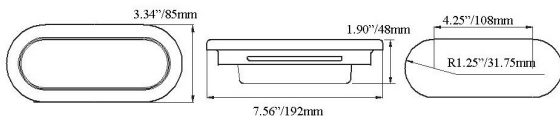

6" Oval LED Red STT/Amber Turn Light (Series 60)

Order Number

- T1903100:** 12V, Amber Turn Light Head
- T1903110:** 12V, Amber LED, Clear Lens, Turn Light Head
- T1903181:** 12V-24V, Amber Turn Light Head
- T1903300:** 12V, Red STT Light Head
- T1903310:** 12V, Red LED, Clear Lens STT Light Head
- T1903381:** 12V-24V, Red STT Light Head

Kit includes: one 6" oval LED light head, heavy-duty PVC grommet and weatherproof harness.

Order Number

- T1903104:** 12V, Amber Turn Light and Harness
- T1903105:** 12V, Amber Turn Light, PVC Grommet and Harness
- T1903175:** 12V-24V, Amber Turn Light, PVC Grommet and Harness
- T1903304:** 12V, Red STT Light and Harness
- T1903305:** 12V, Red STT Light, PVC Grommet and Harness
- T1903375:** 12V-24V, Red STT Light, PVC Grommet and Harness

Kit includes: one 6" oval LED light head, anti-theft stainless flange ring and weatherproof harness.

Order Number

- T1903106:** 12V, Amber Turn Light, Stainless Flange Ring and Harness
- T1903176:** 12V-24V, Amber Turn Light, Stainless Flange Ring and Harness
- T1903306:** 12V, Red STT Light, Stainless Flange Ring and Harness
- T1903376:** 12V-24V, Red STT Light, Stainless Flange Ring and Harness