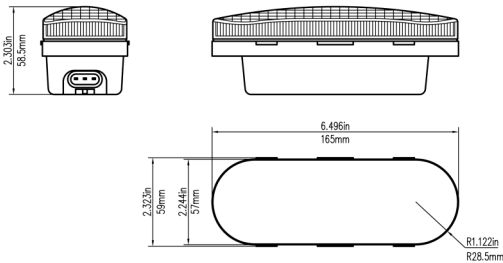

Elite Series 6" Oval LED Red STT/Amber Turn Light and Light Kit

Order Number

T1903120: Elite Series Amber 6" Oval Signal Light, CONVEX LENS

T1903125: Elite Series Amber 6" Oval Signal Light, CONVEX LENS, 8" Wire Harness, Rubber Grommet

T1903126: Elite Series Amber 6" Oval Signal Light, CONVEX LENS, 8" Wire Harness, Stainless Flange Ring

T1903320: Elite Series Red 6" Oval Signal Light, CONVEX LENS

T1903325: Elite Series Red 6" Oval Signal Light, CONVEX LENS, 8" Wire Harness, Rubber Grommet

T1903326: Elite Series Red 6" Oval Signal Light, CONVEX LENS, 8" Wire Harness, Stainless Flange Ring

- **Convex optical lens technology provides light output at all angles**
- **Entire lens illuminates unlike normal LED dot look**
- **Sonic welded optical lens to housing, weather-pack wire harness,**
- **potted circuitry, and a lifetime warranty makes this the best possible**