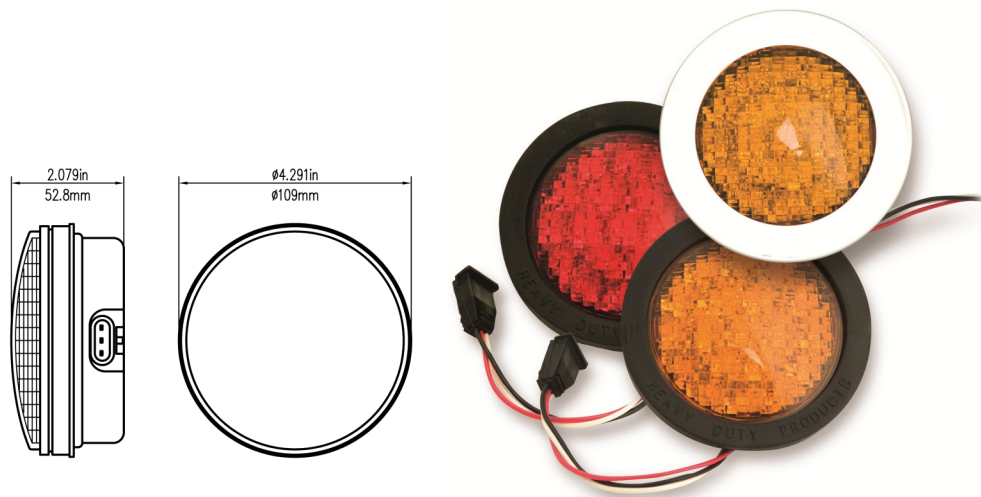

## Elite Series 4" Round LED Red STT/Amber Turn Light and Light Kit

### Order Number

**T1901120:** Elite Series Amber 4" Round Turn Signal Light, CONVEX LENS

**T1901125:** Elite Series Amber 4" Round Turn Signal Light, CONVEX LENS, 8" Wire Harness, PVC Grommet

**T1901126:** Elite Series Amber 4" Round STT Signal Light, CONVEX LENS, 8" Wire Harness, Stainless Flange Ring

**T1901320:** Elite Series Red 4" Round STT Signal Light, CONVEX LENS

**T1901325:** Elite Series Red 4" Round STT Signal Light, CONVEX LENS, 8" Wire Harness, PVC Grommet

**T1901326:** Elite Series Red 4" Round STT Signal Light, CONVEX LENS, 8" Wire Harness, Stainless Flange Ring

**T1910053:** 4" Round Stainless Snap-in Ring

- **Convex optical lens technology provides light output at all angles**
- **Entire lens illuminates unlike normal LED dot look**
- **Sonic welded optical lens to housing, weather-pack wire harness,**
- **potted circuitry, and a lifetime warranty makes this the best possible**