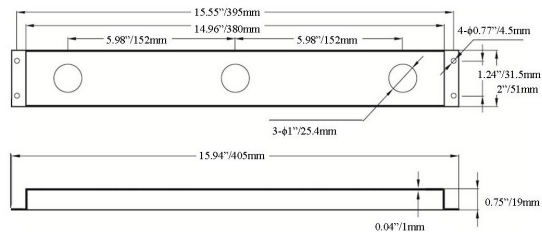

Order Number

T0301110: Stainless Steel Bar with Three 12V 2" Amber Marker Lights, Weatherproof Connector

T0301310: Stainless Steel Bar with Three 12V 2" Red Marker Lights, Weatherproof Connector

T0302110: Stainless Steel Bar with Three 12V 2 1/2" Amber Marker Lights, Weatherproof Connector