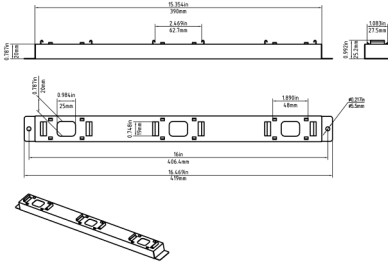

# ID Bar

**Order Number**

**T0305110:** Aluminum Bar With 12V 4" Slim Line Amber, Marker Light

**T0305310:** Aluminum Bar With 12V 4" Slim Line Red, Marker Light

**Order Number**

**T0305020:** Signal Aluminum Protection Bar for 4" Slim Line Side Marker. ( Light sold separately)

**Order Number**

**T0306110** Stainless Bar with Three 12V DC Amber Side Marker Lights, Weatherproof Connector

**T0306310** Stainless Bar with Three 12V DC Red Side Marker Lights, Weatherproof Connector

**T0306110** Stainless Bar with Three 12V DC Red Side Marker Lights, Weatherproof Connector

**Order Number**

**T0301110:** Stainless Steel Bar with Three 12V 2" Amber Marker Lights, Weatherproof Connector