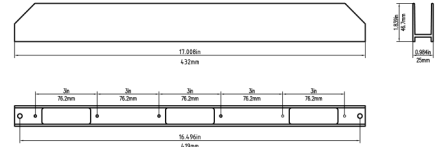

# ID Bar

**Order Number**

**T0305110:** Aluminum Bar With 12V 4" Slim Line Amber, Marker Light

**T0305310:** Aluminum Bar With 12V 4" Slim Line Red, Marker Light

**Order Number**

**T0305020:** Signal Aluminum Protection Bar for 4" Slim Line Side Marker. ( Light sold separately)

**Order Number**

**T0306110** Stainless Bar with Three 12V DC Amber Side Marker Lights, Weatherproof Connector

**T0306310** Stainless Bar with Three 12V DC Red Side Marker Lights, Weatherproof Connector

**T0306110** Stainless Bar with Three 12V DC Red Side Marker Lights, Weatherproof Connector

**Order Number**

**T0301110:** Stainless Steel Bar with Three 12V 2" Amber Marker Lights, Weatherproof Connector