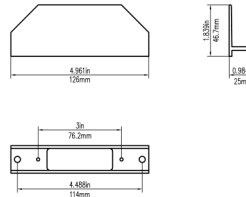

# ID Bar

**Order Number**

**T0305110:** Aluminum Bar With 12V 4" Slim Line Amber, Marker Light

**T0305310:** Aluminum Bar With 12V 4" Slim Line Red, Marker Light

**Order Number**

**T0305020:** Signal Aluminum Protection Bar for 4" Slim Line Side Marker. ( Light sold separately)

**Order Number**

**T0306110** Stainless Bar with Three 12V DC Amber Side Marker Lights, Weatherproof Connector

**T0306310** Stainless Bar with Three 12V DC Red Side Marker Lights, Weatherproof Connector

**T0306110** Stainless Bar with Three 12V DC Red Side Marker Lights, Weatherproof Connector

**Order Number**

**T0301110:** Stainless Steel Bar with Three 12V 2" Amber Marker Lights, Weatherproof Connector