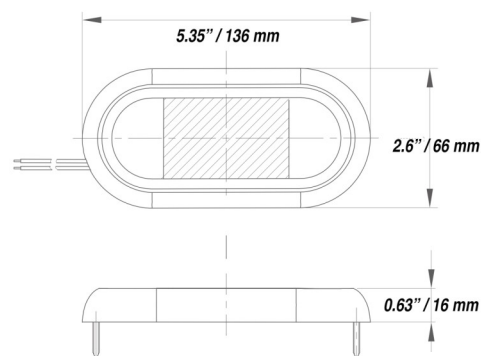

5" OVAL TRAILER INTERIOR LIGHT

Features a sealed, water-resistant, PC lens, heavy-duty aluminum base.
Designed for truck trailer interior light, tool box lighting.

Operating Voltage: 12V –24 V DC.

8" open end hard wire.

Inferred automatic switch on/off.

Order Number:

T1205500: 5" oval, vehicle switch on/off control, 8" open end wire 12V-24V DC.

T1205510: 5" oval, inferred automatic switch on/off control, 8" open end wire 12V-24V DC.

T1205520: 5" oval, built-in switch on/off control, 8" open end wire 12V-24V DC.

27636 AVE SCOTT, STE D, VALENCIA, CA91355

Tell: (661)295-6818 Tell free:(844)406-6818

Fax: (661)292-6816 Tell free:(844)881-6816 & (888)774-9793