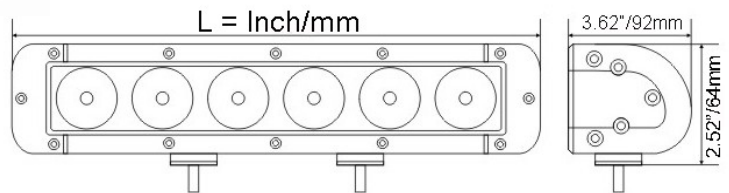

Low Profile Ultra High Intensity Multi-Purpose LED light Bar

Specification:

Ultra high intensity LED. features a sealed, water-resistant (rate IP67), PC* lens, aluminum alloy housing. Design for off road & working truck driving & area lighting.

Operating Voltage: 12V-24V DC (10-30Volts)

Operating Temperature-40C°- 85C°

Beam Type: Spot beam 30°, flood beam 60°

| Order Number: | L | Beam | Watts | Lumen Output |
|---------------|-----|-------|-------|--------------|
| W0205500: | 5" | Spot | 20 W | 1350 |
| W0205510: | 5" | Flood | 20 W | 1350 |
| W0408500: | 8" | Spot | 40 W | 2700 |
| W0408510: | 8" | Flood | 40 W | 2700 |
| W0611500: | 11" | Spot | 60 W | 4050 |
| W0611510: | 11" | Flood | 60 W | 4050 |
| W1017500: | 17" | Spot | 100 W | 6750 |
| W1017510: | 17" | Flood | 100 W | 6750 |
| W1220500: | 20" | Combo | 120 W | 8100 |
| W1830500: | 30" | Combo | 180 W | 12150 |
| W2439500: | 39" | Combo | 240 W | 19200 |
| W2642500: | 42" | Combo | 260 W | 20800 |