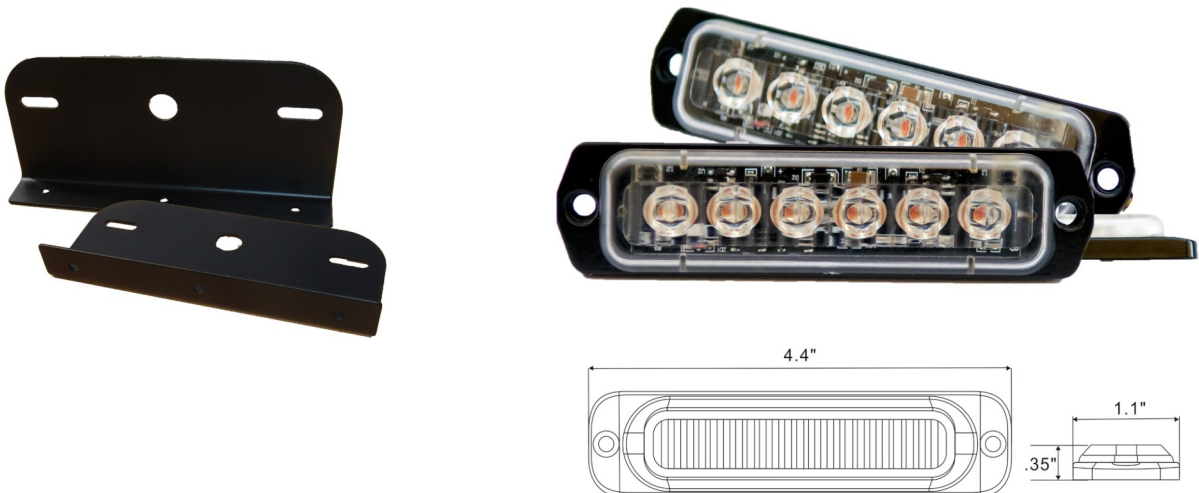

# Super Slim LED Emergency Warning Light

Super slim design surface mounting LED warning light function as EMERGENCY WARNING light for DOT work trucks, utility work trucks and other emergency vehicles. SAE & DOT Class 1 light output for primary emergency warning use.

## Specification:

PC Lens sealed with aluminum base housing, Water resistant, built in self contain 26 flash patterns, 5.5" length open end wire, alternating & simultaneous function with multiple light heads. Operating Voltage: 12V –24V DC

## Order Part Number:

- F0604100:** 4.4" super slim amber LED warning light, surface mounting, 26 flashing pattern.
- F0604120:** 4.4" super slim amber/blue LED warning light, surface mounting, 26 flashing pattern.
- F0604130:** 4.4" super slim amber/red LED warning light, surface mounting, 26 flashing pattern.
- F0604140:** 4.4" super slim amber/green LED warning light, surface mounting, 26 flashing pattern.
- F0604150:** 4.4" super slim amber/white LED warning light, surface mounting, 26 flashing pattern.
- F0604200:** 4.4" super slim blue LED warning light, surface mounting, 26 flashing pattern.
- F0604230:** 4.4" super slim red/blue LED warning light, surface mounting, 26 flashing pattern.
- F0604300:** 4.4" super slim red LED warning light, surface mounting, 26 flashing pattern.
- F0604350:** 4.4" super slim red/white LED warning light, surface mounting, 26 flashing pattern.
- F0604400:** 4.4" super slim green LED warning light, surface mounting, 26 flashing pattern.
- F0604500:** 4.4" super slim white LED warning light, surface mounting, 26 flashing pattern.
- F0604001:** mounting bracket for 4.4" super slim amber LED warning light. Package included two pieces (a Pair) bracket.